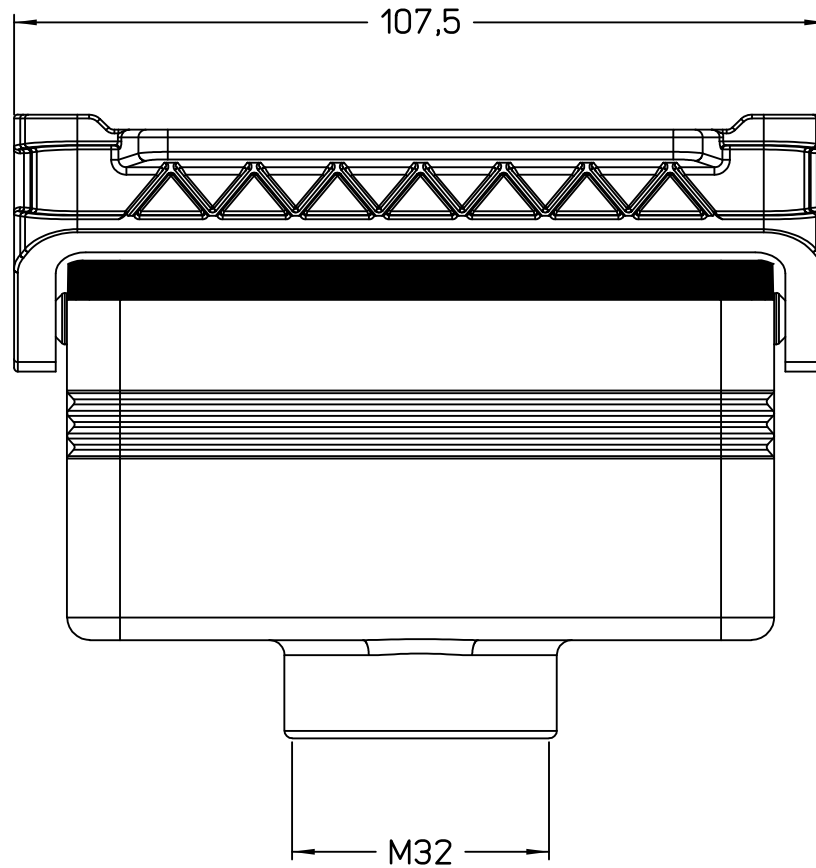

Diritti riservati All rights reserved

1

2

3

Dimensions
in mm

Simplified representation with dimensions without tolerance

Original Size A4

JMPV 16 LG32

Date 14/11/23

hood, size "77.27", 1x M32 top entry,

Sign. G. Renna

with 1 Jei-P lever

Scale
1:1

1

2

3