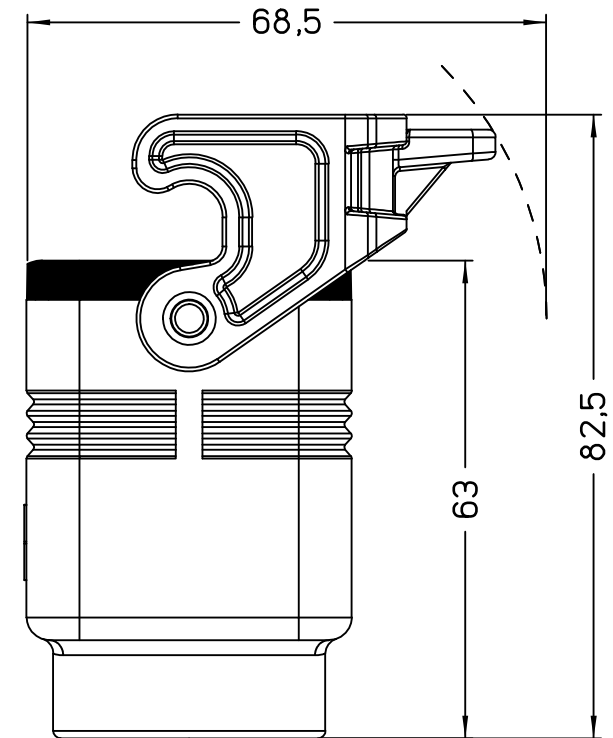

Diritti riservati All rights reserved

1

2

3

Dimensions
in mm

Simplified representation with dimensions without tolerance

Original Size A4

JMPV 16 LG32

Date 14/11/23

hood, size "77.27", 1x M32 top entry,

Sign. G. Renna

with 1 Jei-P lever

Scale
1:1

1

2

3